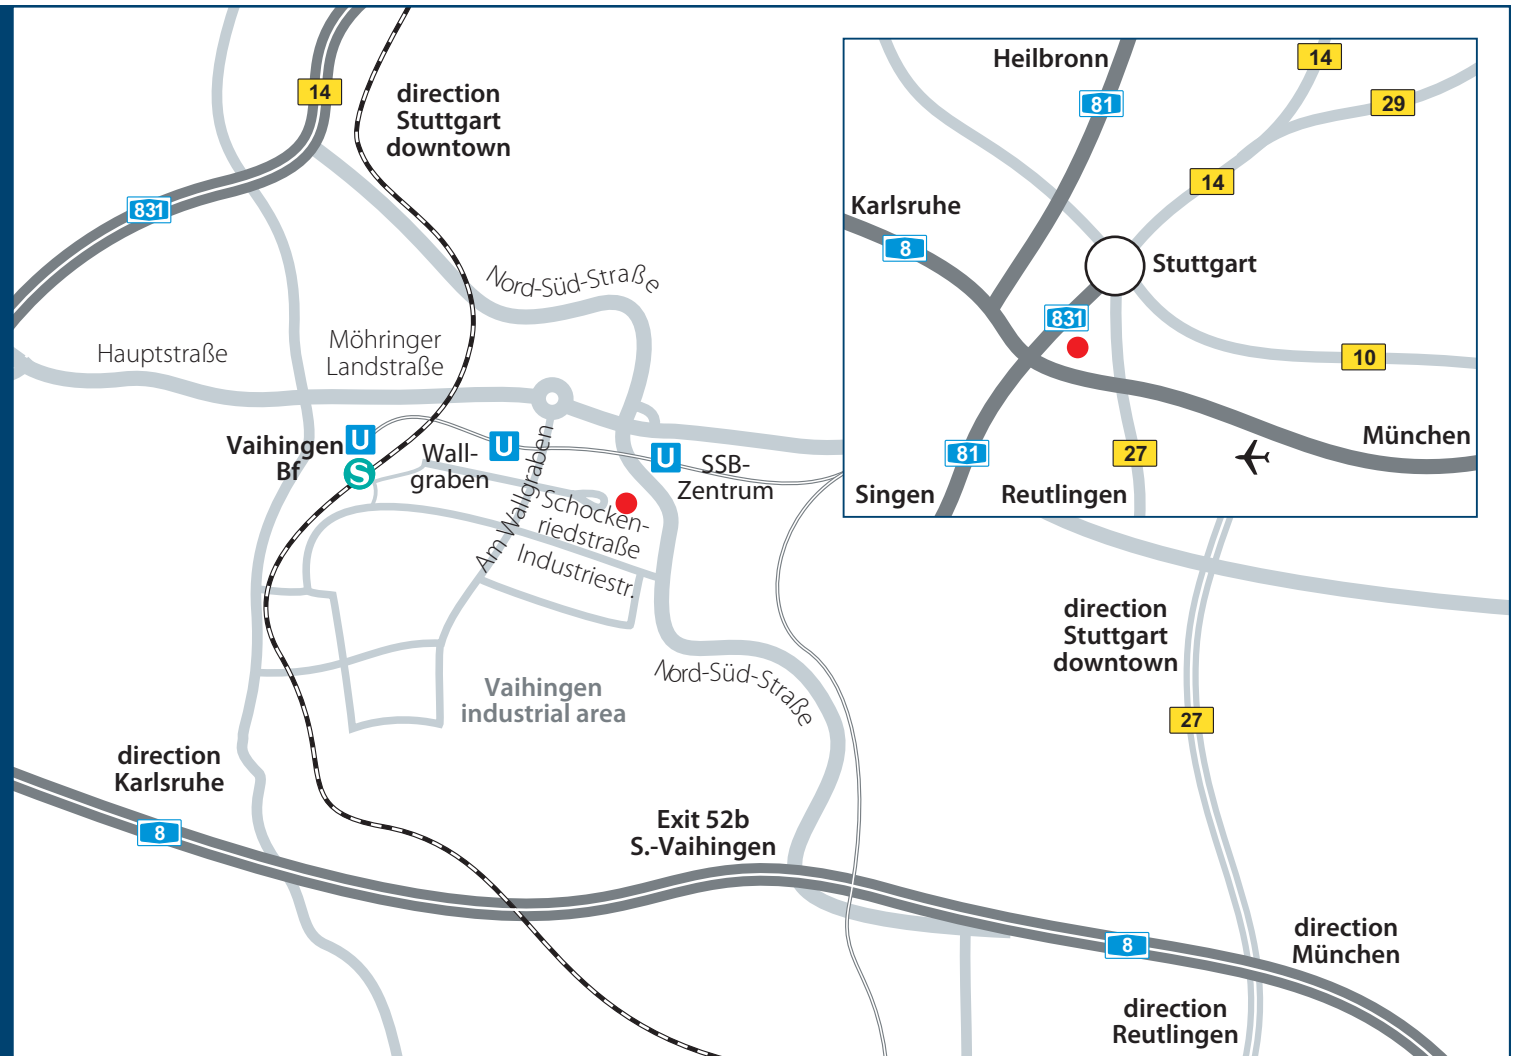

Approach

flexis AG
Schockenriedstraße 46
D-70565 Stuttgart
Germany

Tel.: +49 (0) 7 11-78 23 80-0
Fax: +49 (0) 7 11-78 23 80-78
Email: info@flexis.com

www.flexis.com